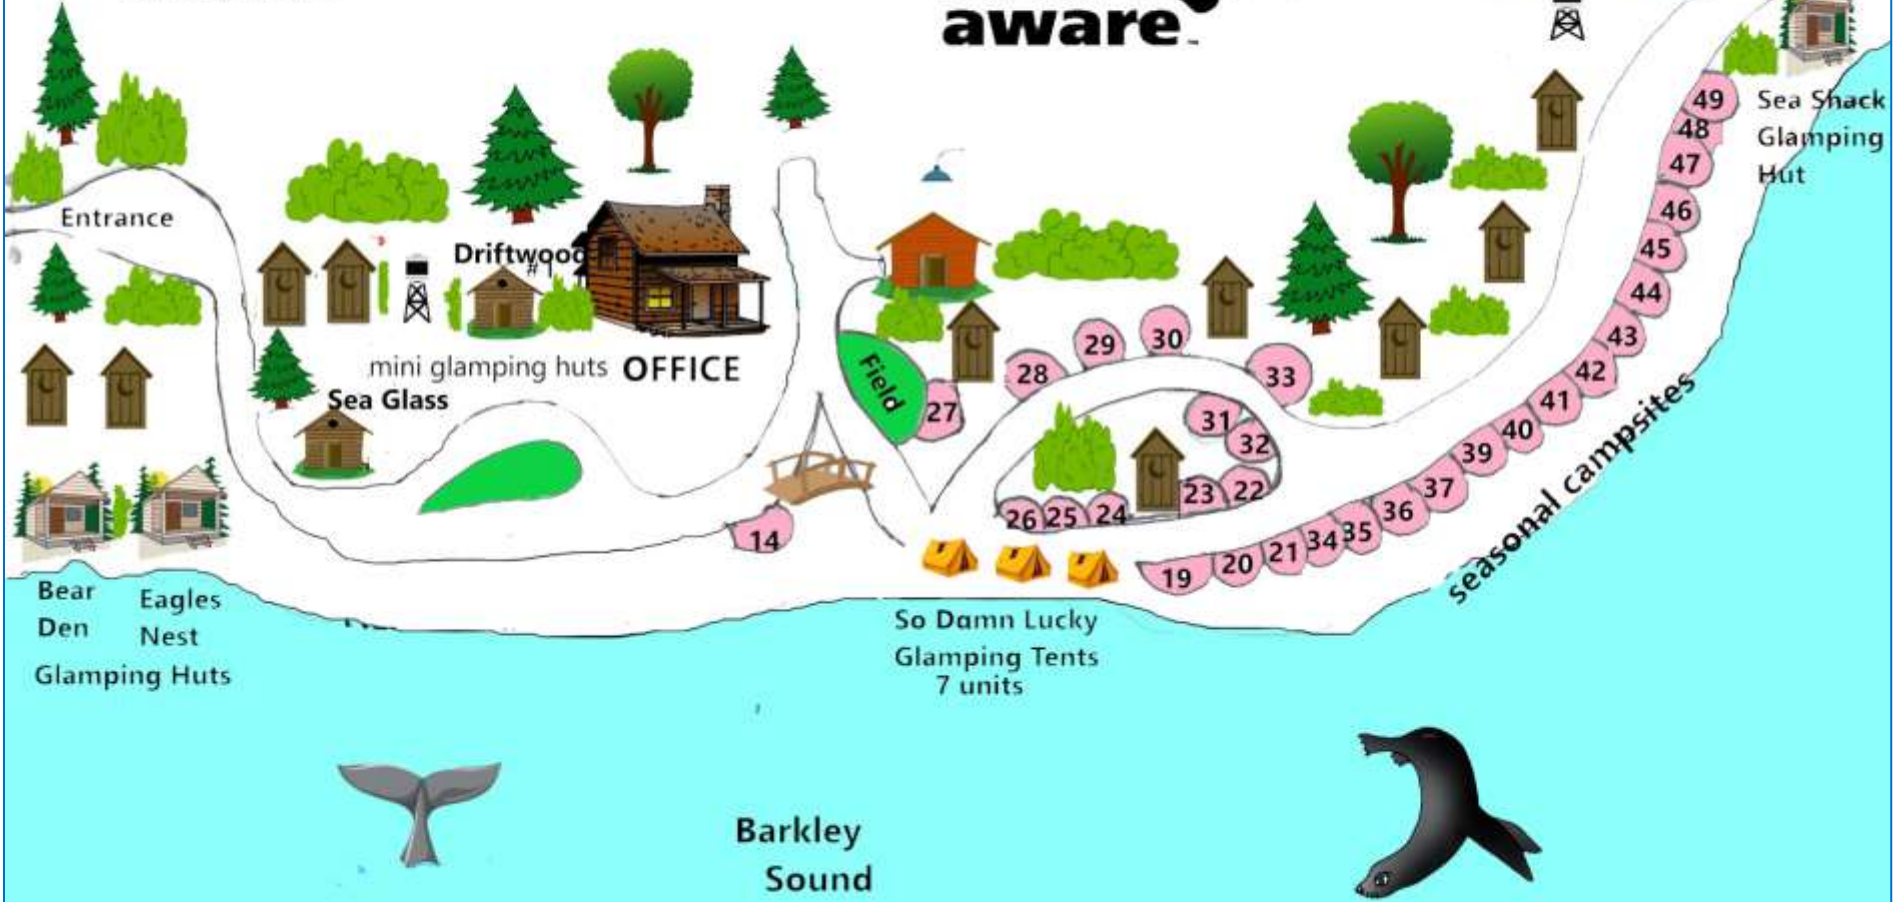

gates are locked between 10pm-7am

Slow Down 5 kph thru Campground

Keep all food & garbage in your car

← Bumpy Road

Mussel Beach Wilderness Campground Tel:250-893-2267